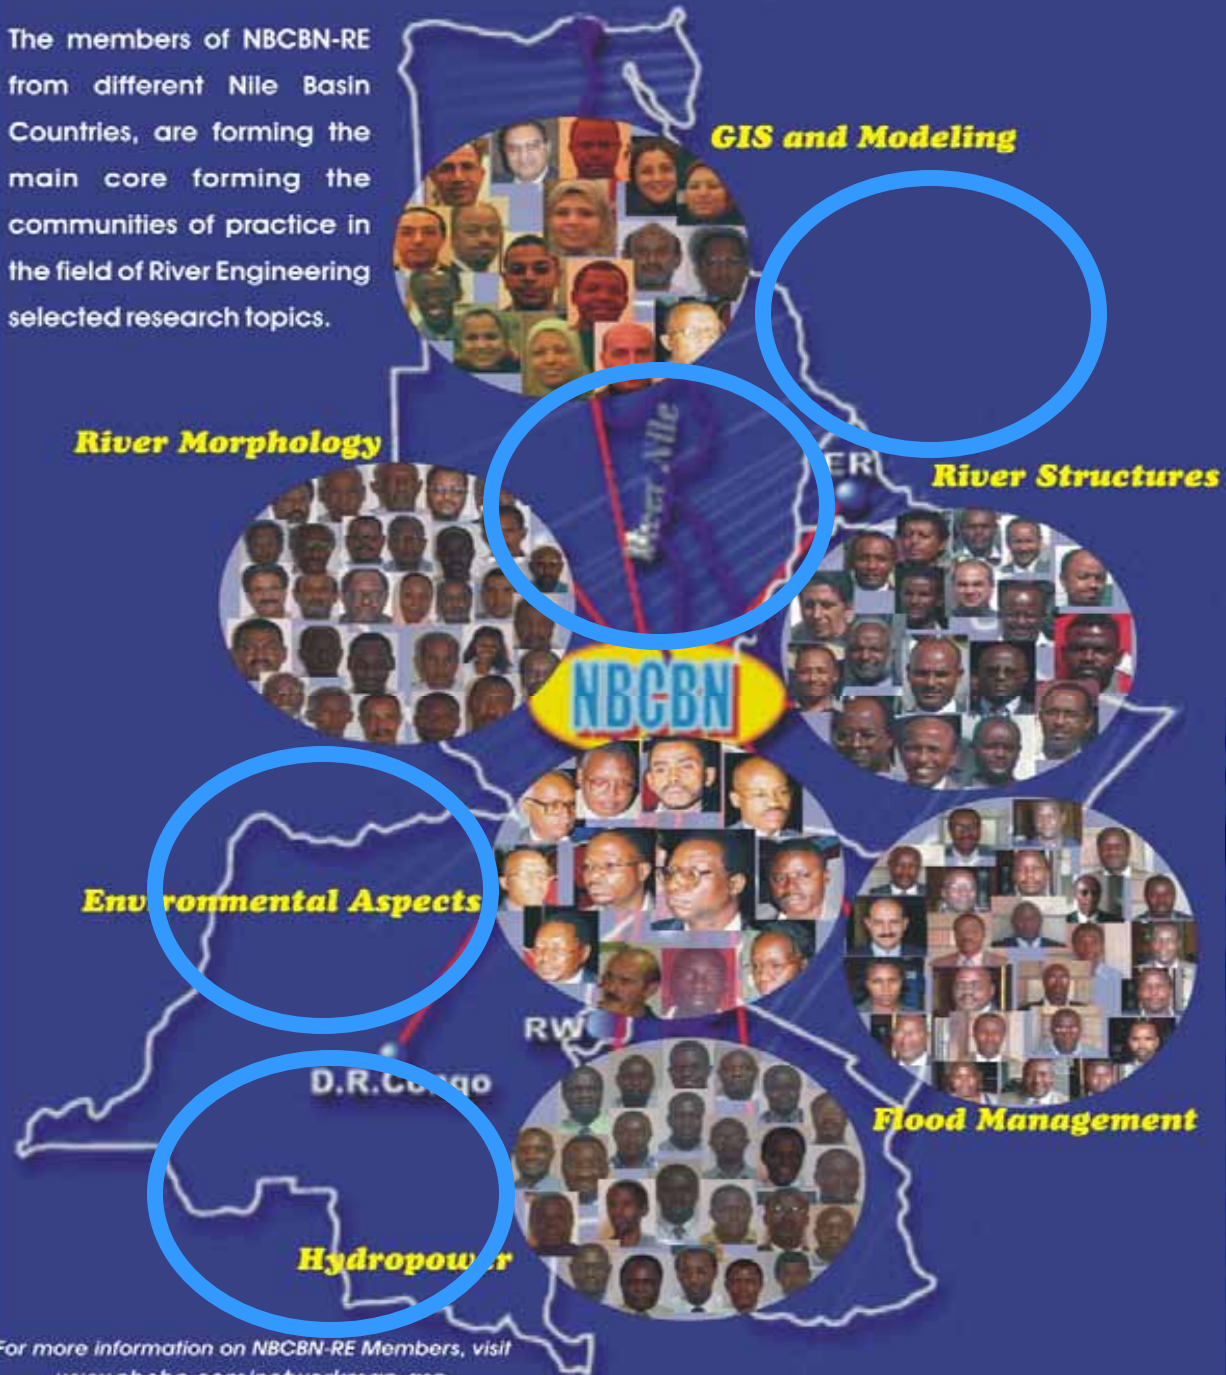

The members of NBCBN-RE from different Nile Basin Countries, are forming the main core forming the communities of practice in the field of River Engineering selected research topics.

For more information on NBCBN-RE Members, visit www.nbcbn.com/networkmap.asp