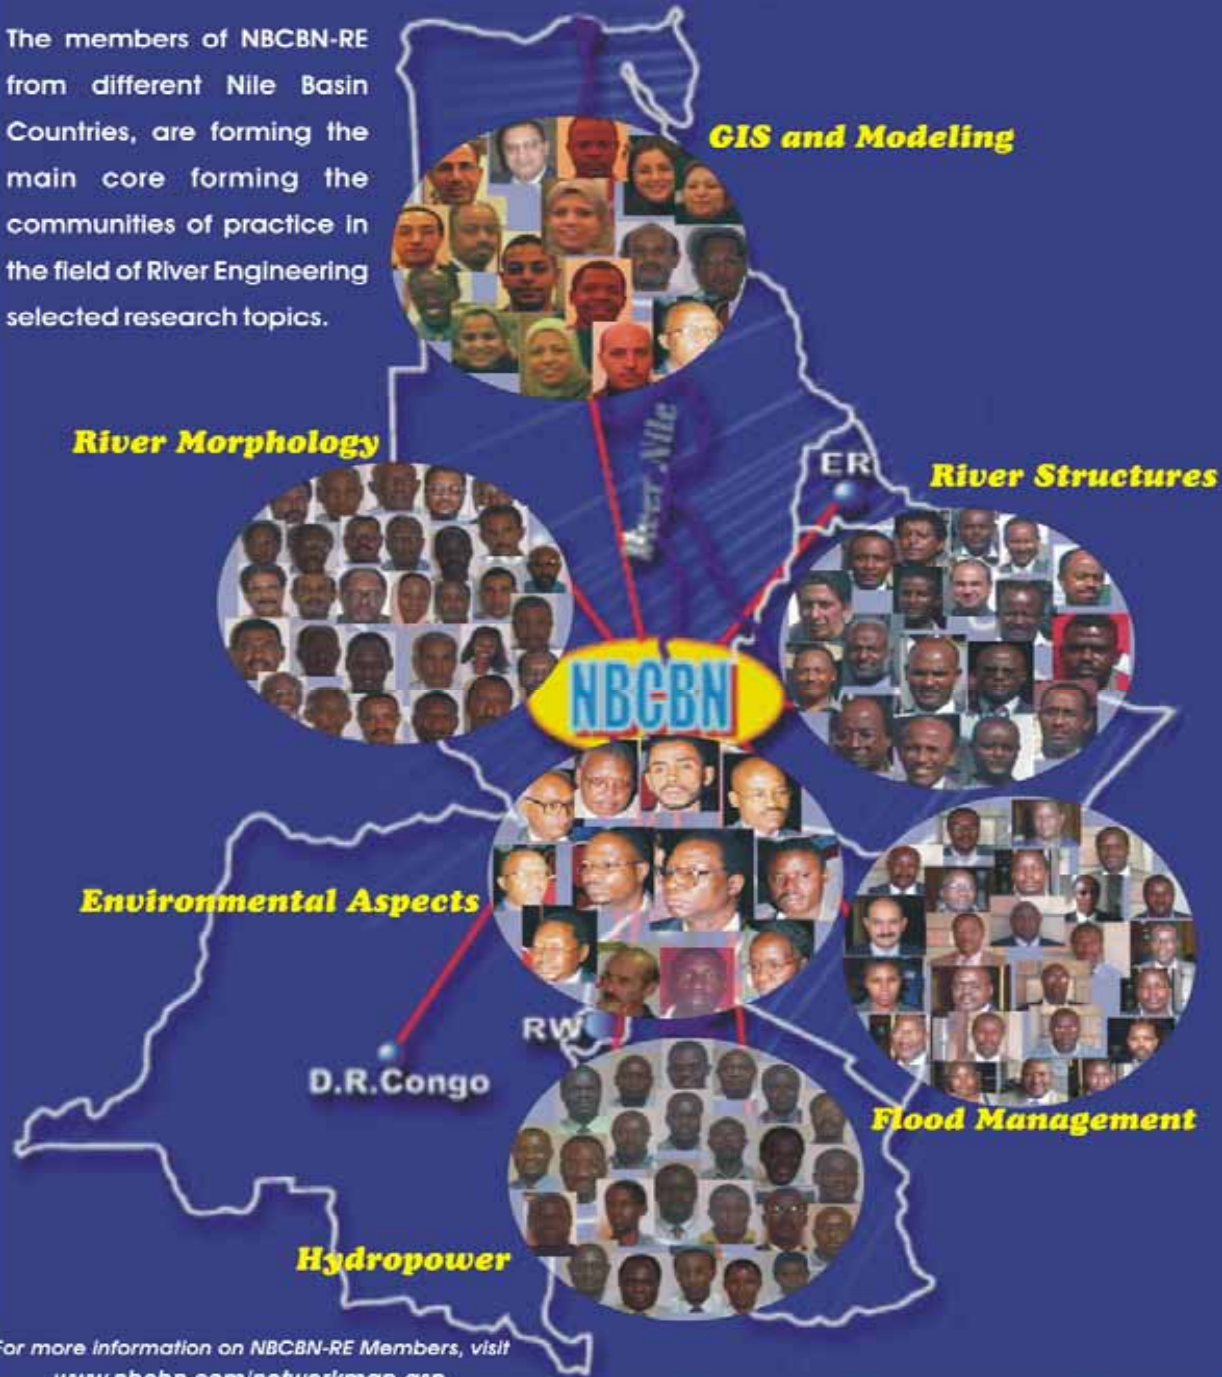

Nile Basin Capacity Building Network NBCBN

**Sherif M. El-Sayed
Network Manager**

The members of NBCBN-RE from different Nile Basin Countries, are forming the main core forming the communities of practice in the field of River Engineering selected research topics.

For more information on NBCBN-RE Members, visit www.nbcbn.com/networkmap.asp

NBCBN Main Concept

- Create an **environment** in which **professionals** from the **water sector** sharing the same river basin would have the possibility to **exchange** ideas, their best practices and lessons learned.

Egypt

Ethiopia,
Kenya, D.R. Congo,
Tanzania, Rwanda,

River Morphology

Sudan

Egypt,
Eritrea, Ethiopia,
Burundi

River Structures

Ethiopia

Uganda,
Egypt , D. R. Congo,
Sudan

Environmental Aspects of River Engineering

Uganda

Eritrea, Kenya
Rwanda , Egypt
Sudan

Flood Management

Kenya

Uganda, Egypt
Tanzania , Sudan
Ethiopia, Eritrea

Hydropower

Tanzania